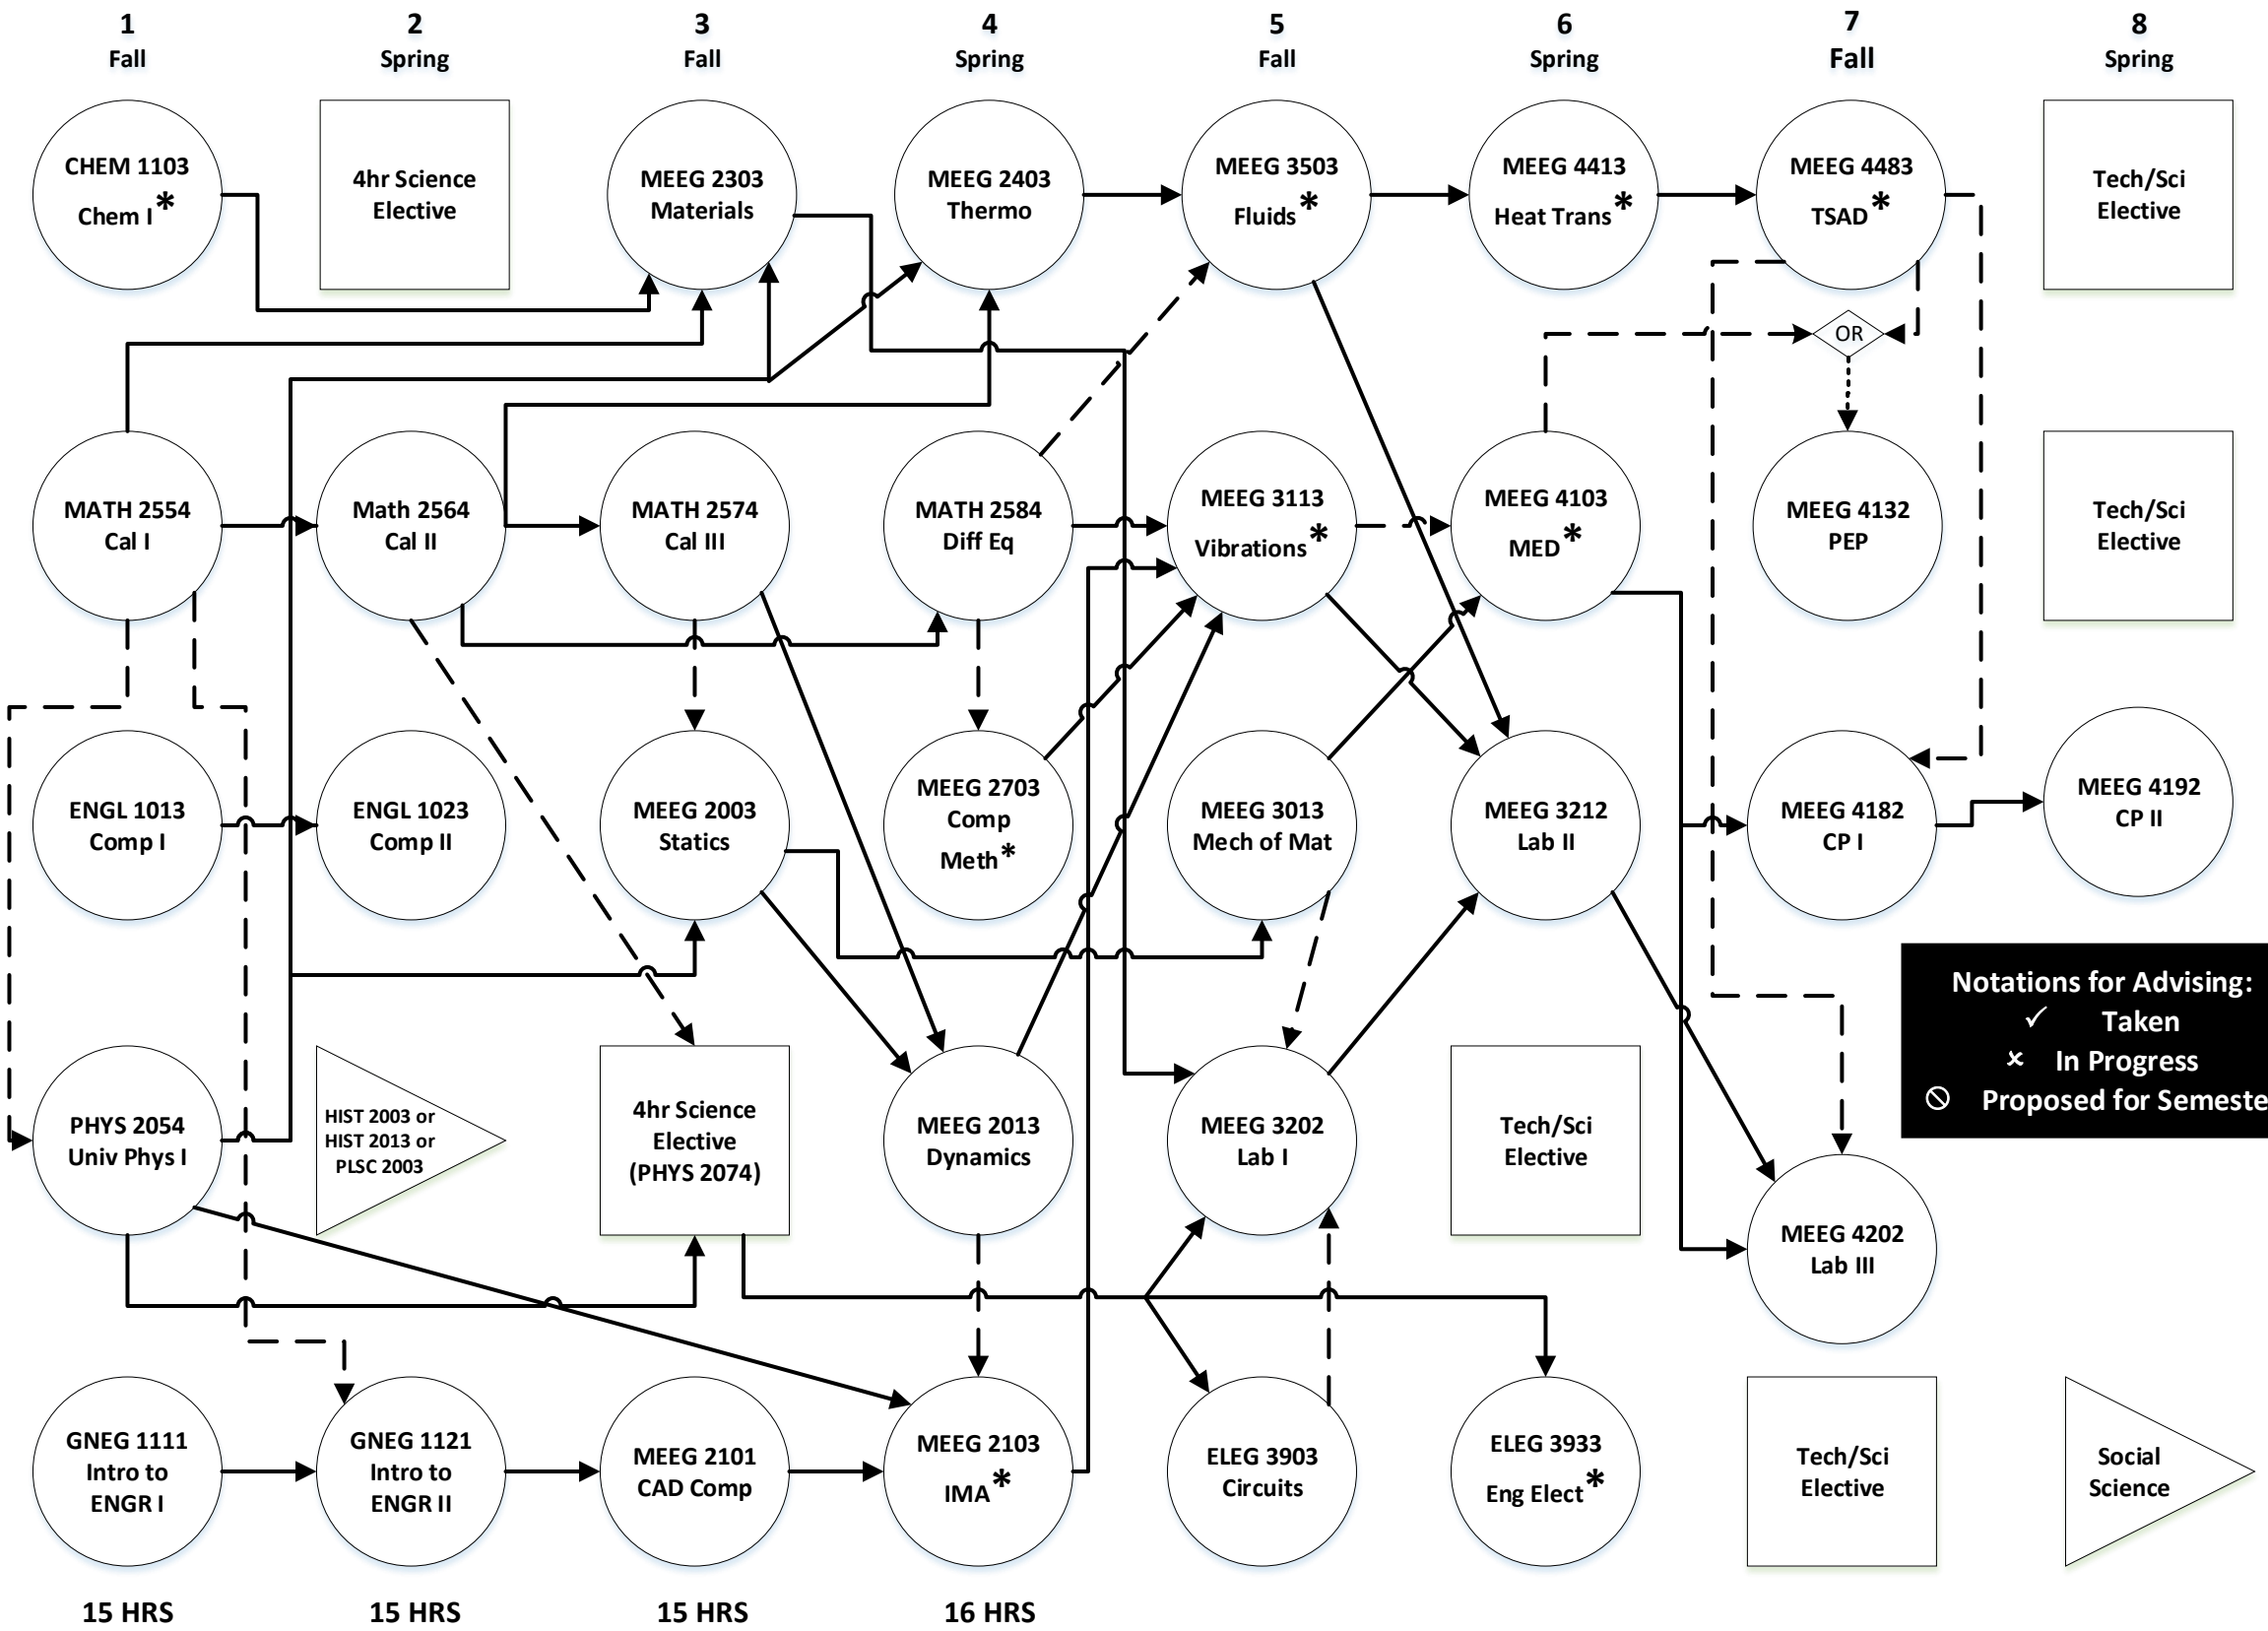

Mechanical Engineering Most Recent Curriculum

Notations for Advising:
 ✓ Taken
 × In Progress
 ⊙ Proposed for Semester

○ Required
□ Sci or Tech/Sci Elective
▷ Hum/Soc Elective
— Prerequisite
- - - Pre- or Co- Requisite
 * Offered Fall or Spring Only

Last Revision Date: 10/15/19

ECON 2143
Or
ECON 2013

17 HRS

PHIL 3103

17 HRS

Fine Art

15 HRS

Social Science

14 HRS