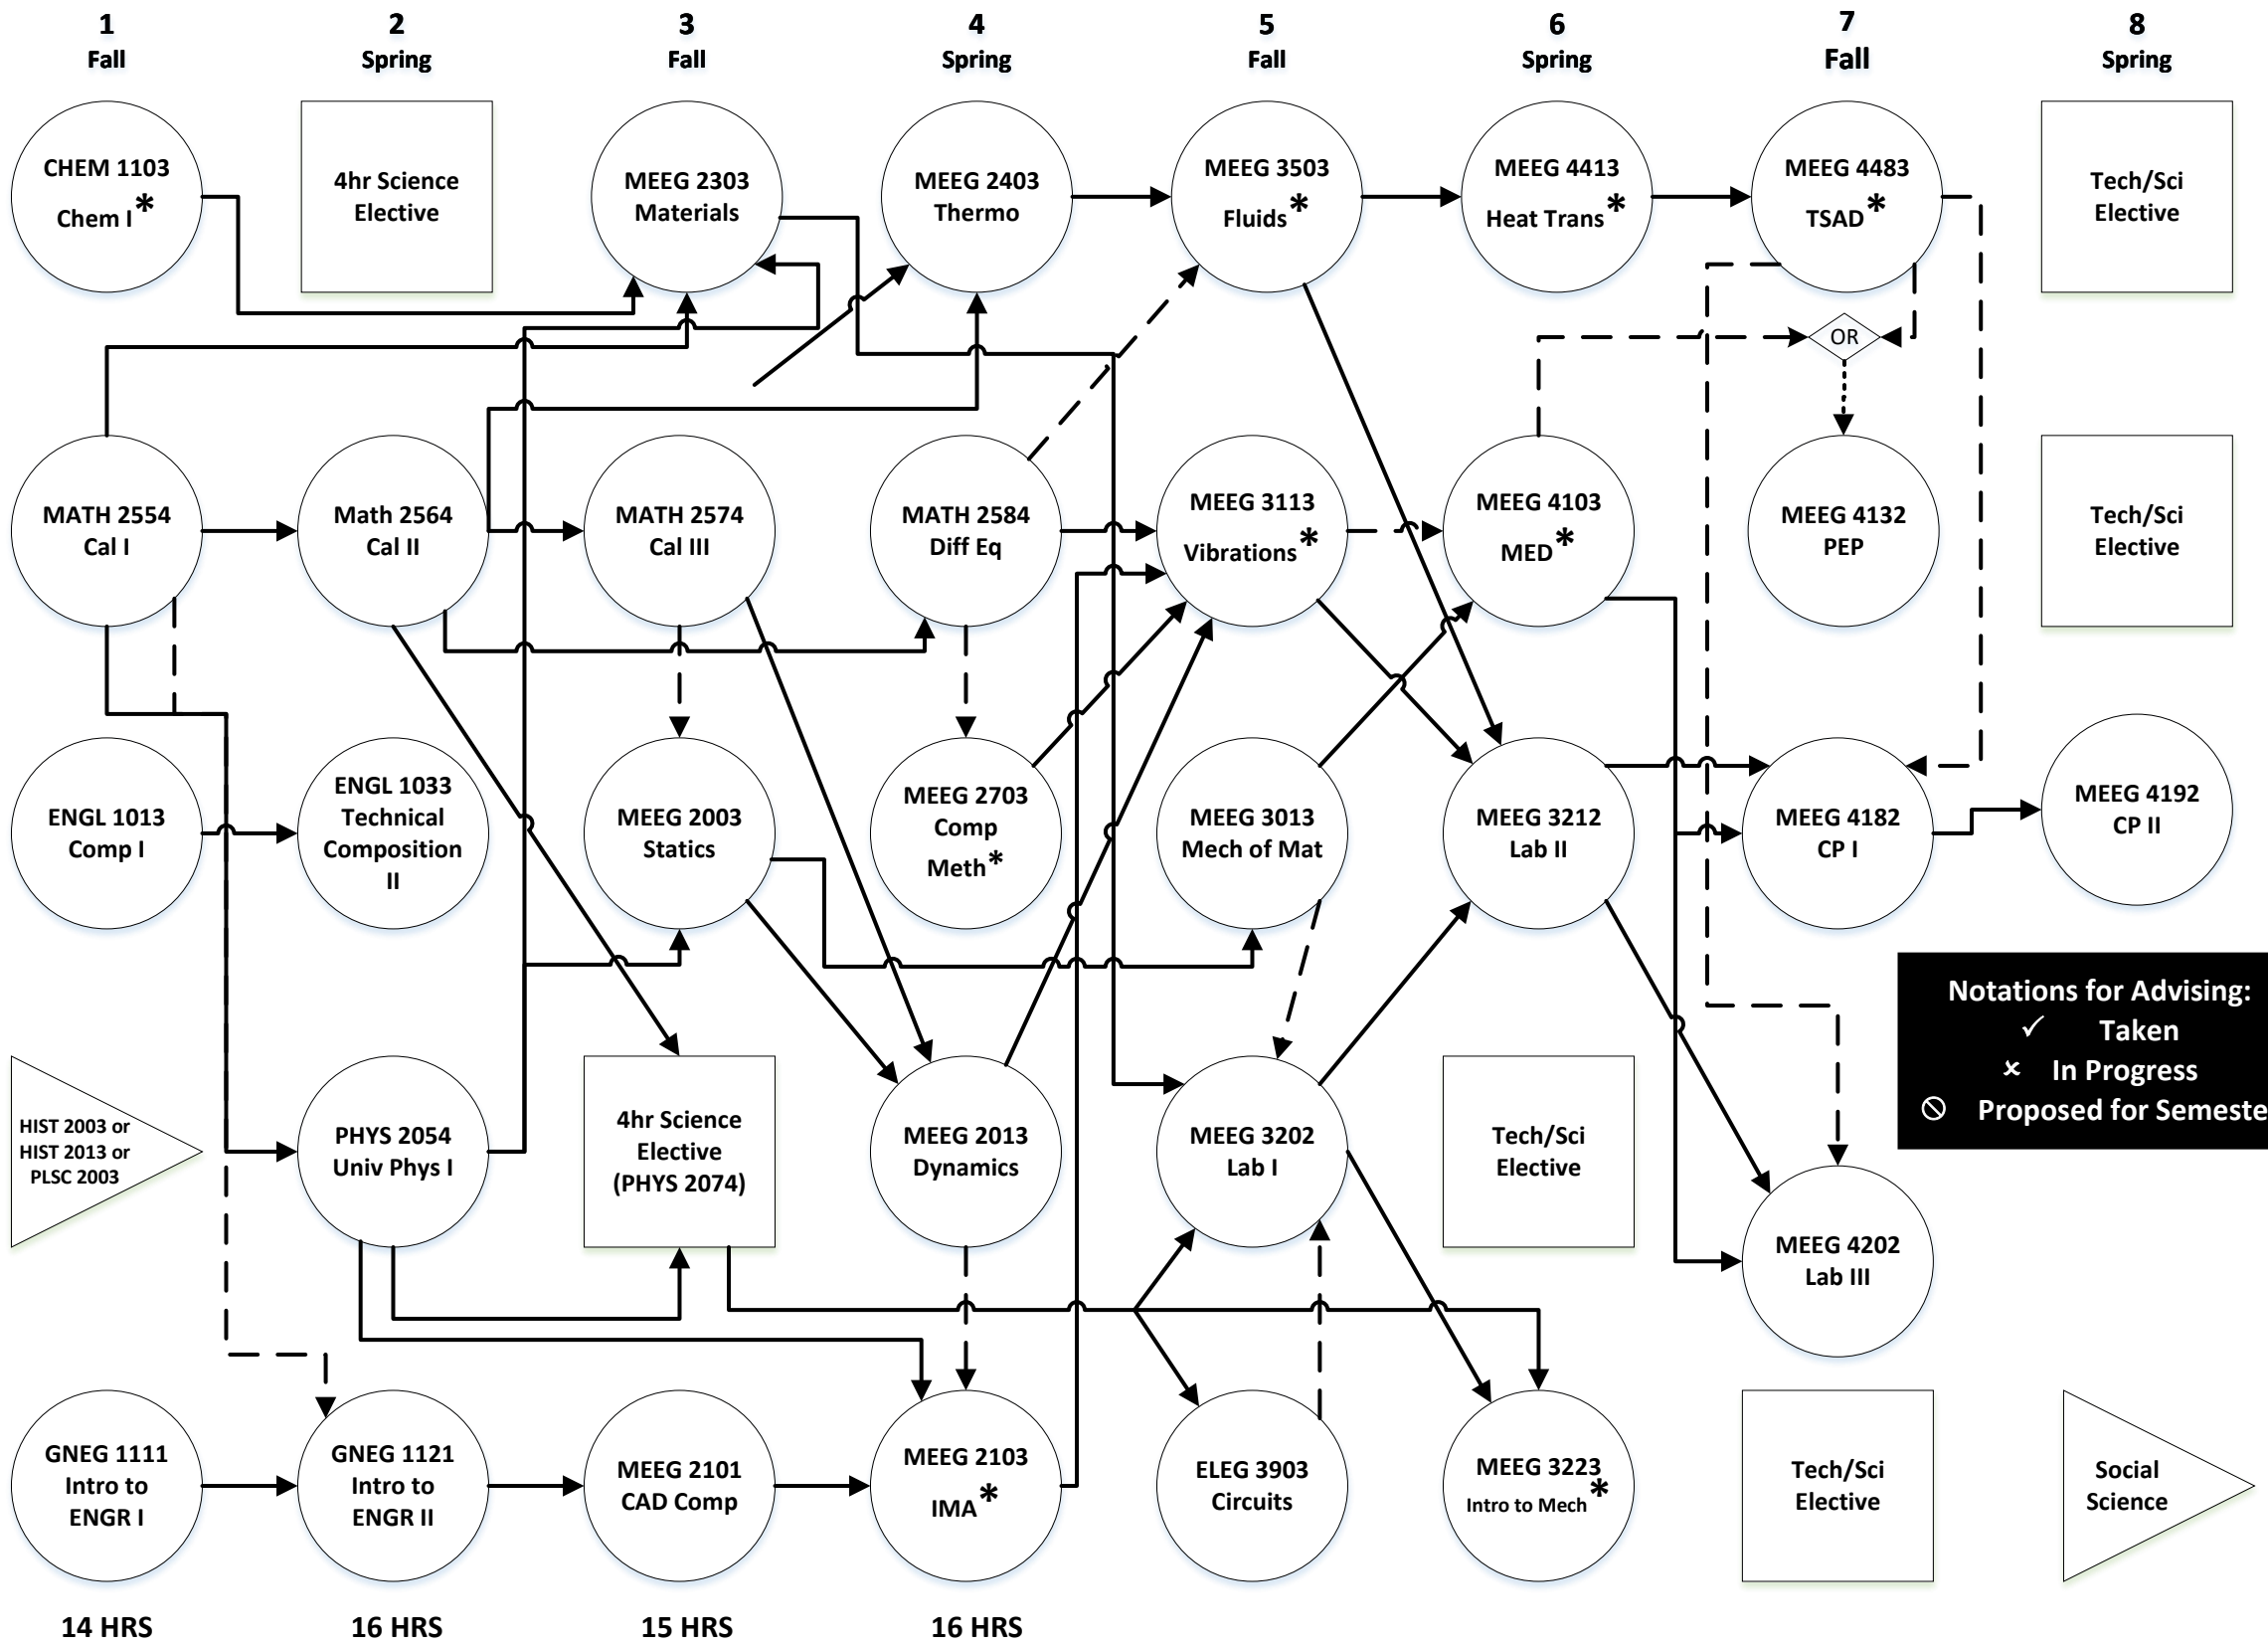

Mechanical Engineering Most Recent Curriculum – Effective Spring 2021

○ Required — Prerequisite
□ Sci or Tech/Sci Elective - - - Pre- or Co- Requisite
△ Hum/Soc Elective * Offered Fall or Spring Only

Last Revision Date: 09/15/22

△ ECON 2143 Or ECON 2013 (17 HRS) △ Humanities (17 HRS) △ Fine Art (15 HRS) △ Social Science (14 HRS)