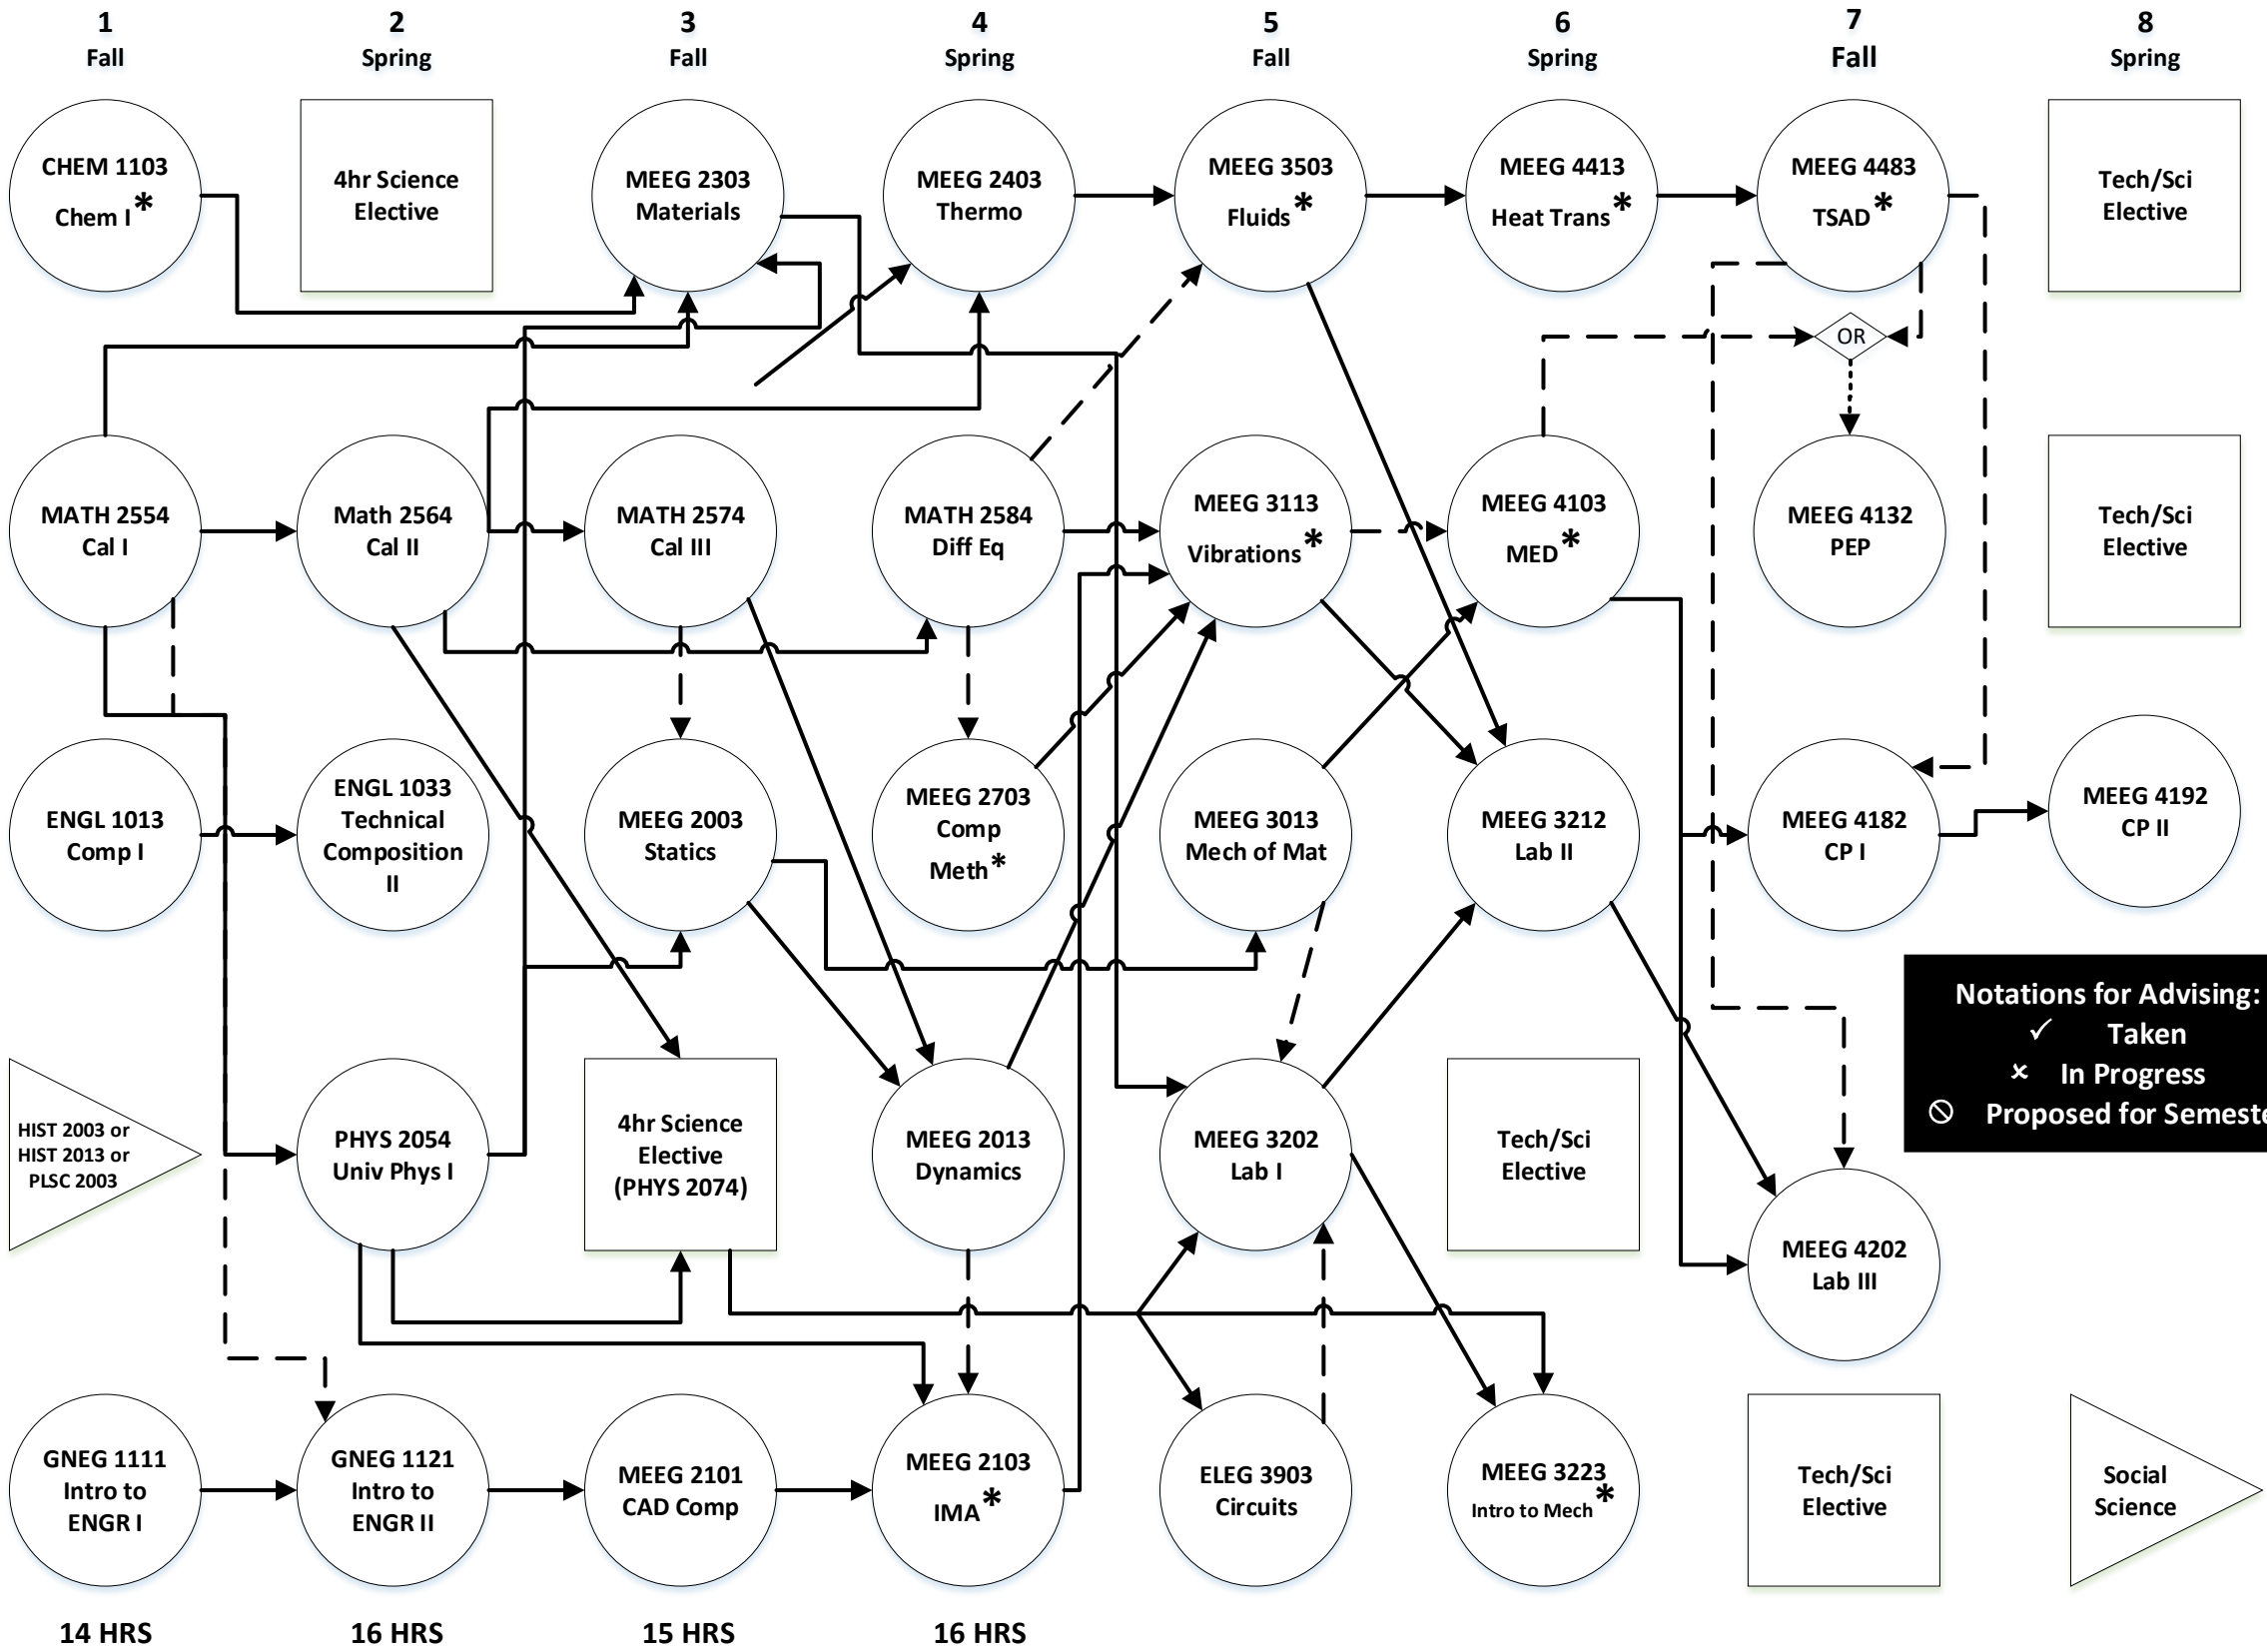

Mechanical Engineering Most Recent Curriculum – Effective Spring 2021

Notations for Advising:
 ✓ Taken
 × In Progress
 ⊗ Proposed for Semester

○ Required
□ Sci or Tech/Sci Elective
▷ Hum/Soc Elective
 Prerequisite
 Pre- or Co- Requisite
 * Offered Fall or Spring Only

Last Revision Date: 08/02/21

▷ ECON 2143 Or ECON 2013 **17 HRS**
▷ Humanities **17 HRS**
▷ Fine Art **15 HRS**
▷ Social Science **14 HRS**