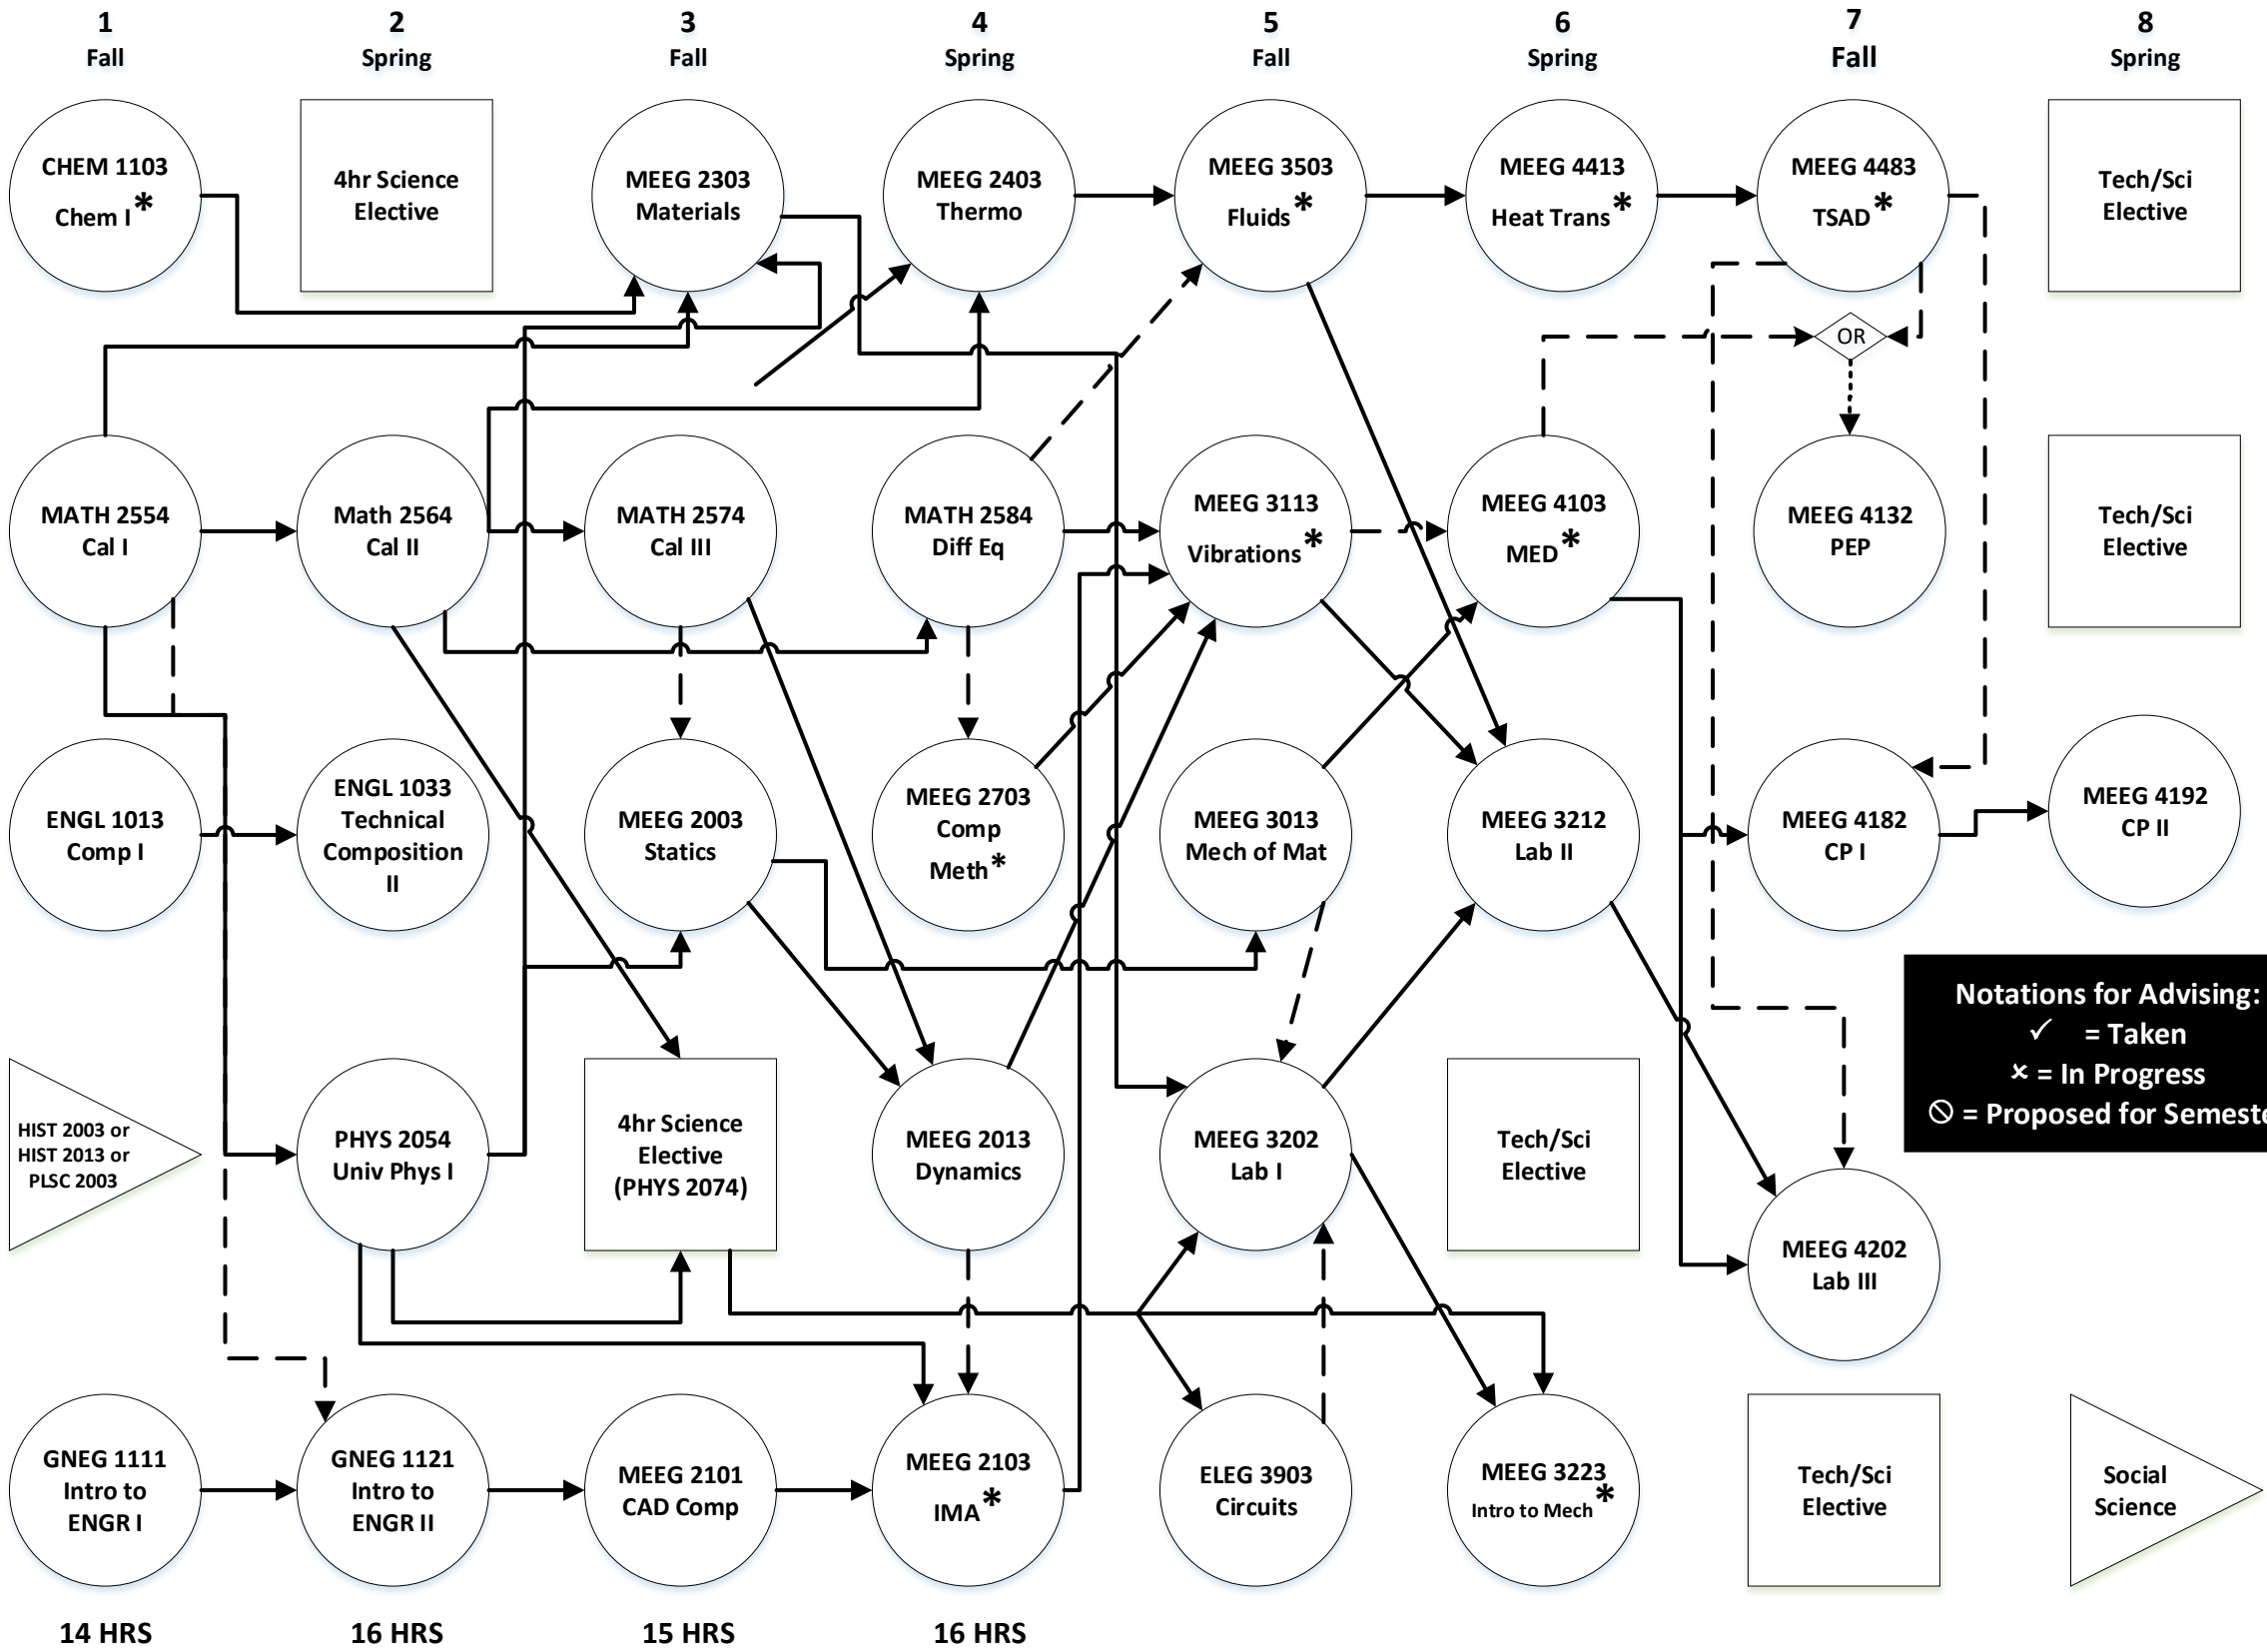

Mechanical Engineering Most Recent Curriculum – Effective Spring 2021

Notations for Advising:
 ✓ = Taken
 × = In Progress
 ⊗ = Proposed for Semester

○ Required — Prerequisite
□ Sci or Tech/Sci Elective - - - Pre- or Co- Requisite
△ Hum/Soc Elective * Offered Fall or Spring Only

Last Revision Date: 08/02/21

△ ECON 2143
 Or
 ECON 2013
17 HRS

△ Humanities
17 HRS

△ Fine Art
15 HRS

△ Social Science
14 HRS